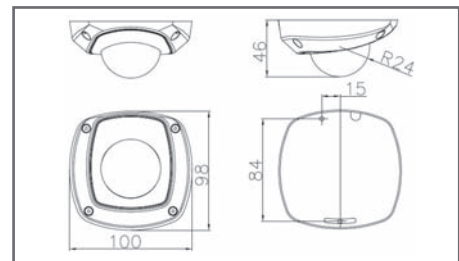

## DS-2CD7153-E 2 MP Mini dome Network Camera

- Maximum Resolution up to 2 megapixel
- Output real time video at 720P Full HD
- H.264 video compression
- Progressive scan CMOS
- ePTZ
- POE
- Conforms to ONVIF and PSIA

Unit: mm

### Specifications

		DS-2CD7153-E
Camera	Image Sensor	1/3 " CMOS
	Effective Pixels	1600 (H) × 1200 (V)
	Min. Illumination	0.5 Lux @ F1.2; 0.1 Lux @ (F1.2. sense up x 5)
	Electronic Shutter	1/25s ~1/100,000s
	Day&Night	Electronic
	Lens	4 mm @ F1.8
	Angle of view	90°(4mm Lens)
Compression Standard	Video Parameter	Saturation/Brightness/Contrast adjustable through client software or web browser
	Video Compression	H.264/MJPEG
	Video Bit Rate	32 Kbps~16Mbps
Image	Max. Image Resolution	1600×1200
	Frame Rate	60HZ: 15fps (1600×1200), 30fps (1280×720),
Functions	e-PTZ	Yes
	Intelligent Alarm	Motion Detection
	Protocols	TCP/IP, HTTP, DHCP, DNS, DDNS, RTP/RTSP, PPPoE, SMTP, NTP
	3-Axis adjustment	Yes
Interface	Communication Interface	1 RJ45 10M / 100M self-adaptive Ethernet port
	Power Supply	DC12V±10% / PoE
General	Power Consumption	4W MAX
	Working Temperature	-10°C~60°C(14°F~140°F)
	Working Humidity	90% or less
	Impact Protection	IEC60068-2-75Eh,50J;EN50102, up to IK10
	Weather Proof	IP66
	Dimension	99.9 x 97.5 x 46.5 mm (3.93" x 3.84" x 1.83")
	Weight	250g(0.55lbs)