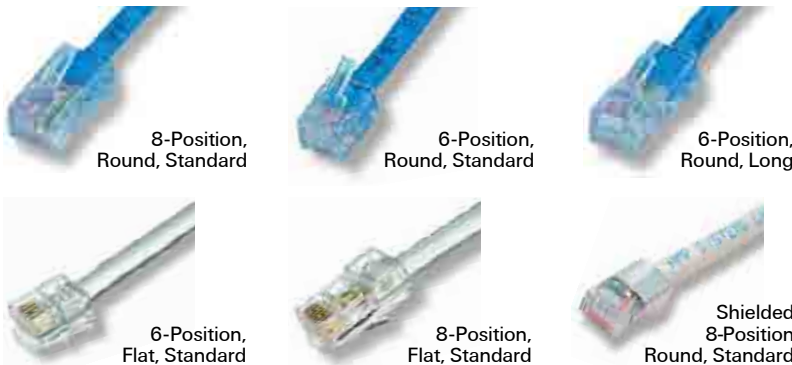

Category 5e and 5 Modular Plugs

Product Facts

- :: Meets TIA and ISO requirements for component performance
- :: Modular plug tooling on pages 154-155
- :: Modular plug boots on page 57
- :: Each kit includes:
 - ... Plug housing
 - ... Load bar
- :: Load bar helps maintain pair twist
- :: RoSH compliant
- :: Molded with UL94V-0 Plastic
- :: UL Listed: E81956

Description	AWG	Insulation O.D. in (mm)	Cable Jacket O.D. in (mm)	Conductor	Part Number
Unshielded	24	<= 0.039 (0.99)	0.190 (4.83) - 0.220 (5.59)	Stranded	5-558530-X
	28 - 24	0.035 (0.89) - 0.039 (0.99)	0.190 (4.83) - 0.200 (5.08)	Solid	5-569278-X
Shielded	26 - 24	0.035 (0.89) - 0.039 (0.99)	0.190 (4.83) - 0.200 (5.08)	Stranded	5-569552-X
				Solid	5-569550-X

X denotes quantity per box: -2 = 500, -3 = 100, -4 = 25

Category 3 Modular Plugs

Product Facts

- :: Accommodate conductors as listed
- :: Modular plug tooling on pages 154-155
- :: RoSH compliant
- :: Molded with UL94V-0 rated plastic
- :: UL Listed: E81956