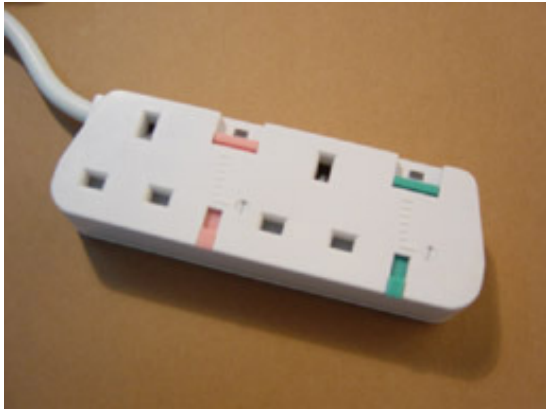

WINNER KE132SL-3

Product: 13A 2-Gang Extension Lead With Individual Lockable Switch & Pilot Lamp With 3.5Meter Cable

Model: KE132SL-3

Specifications: Tested to BS1363

WINNER KE134SL-3

Product: 13A 4-Gang Extension Lead With Individual Lockable Switch & Pilot Lamp With 3.5Meter Cable

Model: KE134SL-3

Specifications: Tested to BS1363

WINNER KE136SL-3

Product: 13A 6-Gang Extension Lead With Individual Lockable Switch & Pilot With 3.5Meter Cable

Model: KE136SL-3

Specifications: Tested to BS1363

WINNER K448SL

Product: 13A 4-gang trailing socket with individual switch and pilot lamp

With 3.5Meter Cable

Model: K448SL

Specifications: Tested to BS1363

WINNER K668SL

Product: 13A 4-gang trailing socket with individual switch and pilot lamp

With 3.5Meter Cable

Model: K668SL

Specifications: Tested to BS1363

WINNER B1326LF

Product: 13A 4-gang trailing socket with pilot lamp and fuse

With 3.5Meter Cable

Model: B1326LF

Specifications: Tested to BS1363