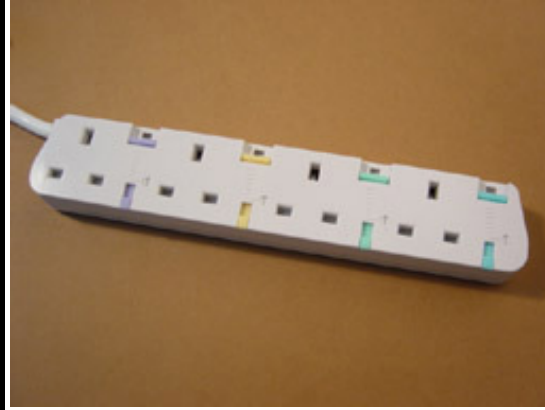

WINNER KE132SL-3

Product: 13A 2-Gang Extension Lead With Individual Lockable Switch & Pilot Lamp With 3.5Meter Cable

Model: KE132SL-3

Specifications: Tested to BS1363

WINNER KE134SL-3

Product: 13A 4-Gang Extension Lead With Individual Lockable Switch & Pilot Lamp With 3.5Meter Cable

Model: KE134SL-3

Specifications: Tested to BS1363

WINNER KE136SL-3

Product: 13A 6-Gang Extension Lead With Individual Lockable Switch & Pilot With 3.5Meter Cable

Model: KE136SL-3

Specifications: Tested to BS1363

WINNER K448SL

Product: 13A 4-gang trailing socket with individual switch and pilot lamp

With 3.5Meter Cable

Model: K448SL

Specifications: Tested to BS1363

WINNER K668SL

Product: 13A 4-gang trailing socket with individual switch and pilot lamp

With 3.5Meter Cable

Model: K668SL

Specifications: Tested to BS1363

WINNER B1326LF

Product: 13A 4-gang trailing socket with pilot lamp and fuse

With 3.5Meter Cable

Model: B1326LF

Specifications: Tested to BS1363