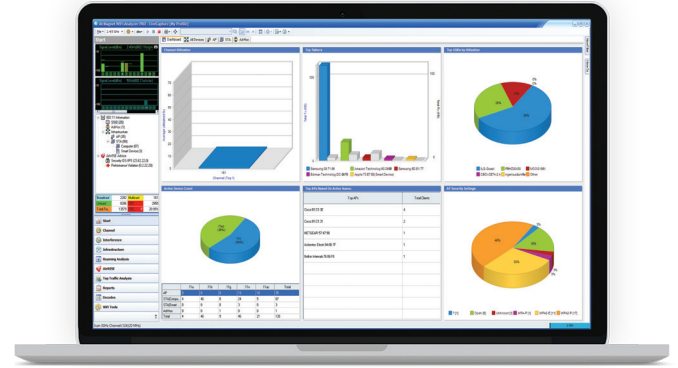

AirMagnet® WiFi Analyzer PRO

Wireless Network Analyzer

Key Features

- Provides details on wireless network connectivity, Wi-Fi coverage, performance, roaming, interference, and network security issues
- Performs testing from the client perspective, independent of network infrastructure, with no access point downtime
- Delivers a complete inventory of devices that are operating in the environment
- Highlights top issues that need immediate attention with a live snapshot into the overall health of the wireless network

Overview

AirMagnet WiFi Analyzer PRO automatically detects and diagnoses dozens of common Wi-Fi network performance problems, security threats and wireless network vulnerabilities, enabling IT staff to quickly solve end-user issues. This advanced tool provides real-time, accurate, independent, and reliable analysis of 802.11a/b/g/n/ac wireless networks. AirMagnet WiFi Analyzer PRO detects throughput issues, Wi-Fi connectivity problems, device conflicts, signal multipath issues and much more – and features a full compliance reporting engine, including wireless PCI, SOX, and ISO.

Capabilities

Wi-Fi Traffic

- Capture traffic for:
 - 802.11a/b/g/n/ac networks
 - Supports up to 3x3 802.11ac
- Quickly solve Wi-Fi network problems
- Avoid costly rework or escalations

Wireless Expertise

- Monitor and solve Wi-Fi problems from a clients perspective
- Full featured, dedicated, on-site troubleshooting
- Zero AP downtime

Interference

- Status indicator lists interference for each channel
- Provides list of hidden nodes and non-Wi-Fi devices
- Helps improve network performance