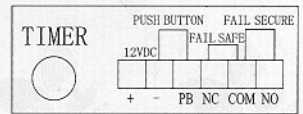

外接式連線, 安裝方便
保險絲保護, 防止短路造成電源燒毀,
可接二把電鎖, 開鎖時間可調0-60秒
輸入電壓: 220V
輸出電壓: 12VDC
重量: 1.60kg
呎吋(長闊高): 200 x 90 x 70mm

1092U

無框玻璃門低溫電插鎖(NC功能)

Key Specifications/Special Features:

- Door lock
- Fail safe electric bolt for fully glazed door
- With monitoring feature
- 12VDC, work current, 1000mA
- Stand-by current 300mA
- Weight 1.4kg
- L: 180mm, W: 50mm, H: 52mm