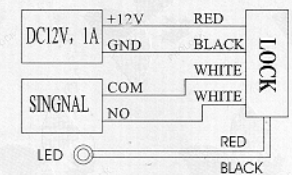

PROLOCK SYSTEM OF CANADA

NCR Industrial Centre, 250 Baseline Road E. Bowmanville, ON L1C 1A4 CANADA

4303 鐵門、木門專用電鎖口(NO功能)

4304 鐵門、木門專用電鎖口(NC功能)

Key Specifications/Special Features:

- Door lock
- Fail secure electric strike with auto relock & monitoring (4303)
- Fail safe electric strike with auto relock & monitoring (4304)
- (4303) 12VDC, work current 250mA, stand by current 0mA
- (4304) 12VDC, work current 200mA, stand-by current 200mA
- Weight 0.4kg
- L: 150mm, W: 25mm, H: 33mm

4303: 通電開門, 斷電閉門
具有監測信號, 回鎖功能
鎖口為不銹鋼摺片
輸入電壓: 12VDC
工作電流: 250mA, 靜態電流: 0mA
重量: 0.4kg
呎吋(長闊高): 150 x 25 x 33mm

4304: 通電閉合, 斷電開啟
具有監測信號, 回鎖功能
鎖口為不銹鋼摺片
輸入電壓: 12VDC
工作電流: 200mA, 靜態電流: 200mA
重量: 0.4kg
呎吋(長闊高): 150 x 25 x 33mm

934GL

無框玻璃門電鎖夾(NC功能)

Key Specifications/Special Features:

- Door lock
- Fail safe electric strike for fully glazed door(12mm-15mm by option)
- 12VDC, work current 250mA, Stand-by current 200mA
- Weight 0.4kg
- L: 160mm, W: 25mm, H: 31mm

無框玻璃門夾鎖
通電閉合, 斷電開啟
輸入電壓: 12VDC
工作電流: 250mA
靜態電流: 200mA
重量: 0.4kg
呎吋(長闊高): 160 x 25 x 31mm

9030

專業電鎖變壓器附延時功能

Key Specifications/Special Features:

- Electric Lock Power Supply
- Input: 220v 60Hz
- Output: DC 12VDC with Timer
- With NO & NC Feature
- With 3Amp power supply
- Weight: 1.60kg
- L: 200mm, W: 90mm, H: 70mm

外接式連線, 安裝方便
保險絲保護, 防止短路造成電源燒毀,
可接二把電鎖, 開鎖時間可調0-60秒
輸入電壓: 220V
輸出電壓: 12VDC
重量: 1.60kg
呎吋(長闊高): 200 x 90 x 70mm

1092U

無框玻璃門低溫電插鎖(NC功能)

Key Specifications/Special Features:

- Door lock
- Fail safe electric bolt for fully glazed door
- With monitoring feature
- 12VDC, work current, 1000mA
- Stand-by current 300mA
- Weight 1.4kg
- L: 180mm, W: 50mm, H: 52mm

U型上下無框玻璃門專用雙向
電插鎖(低溫式)
輸入電壓: 12VDC
工作電流: 1,000mA
靜態電流: 300mA
重量: 1.4kg
呎吋(長闊高): 180 x 50 x 52mm

EM5207

明裝磁力鎖

Key Specifications/Special Features: